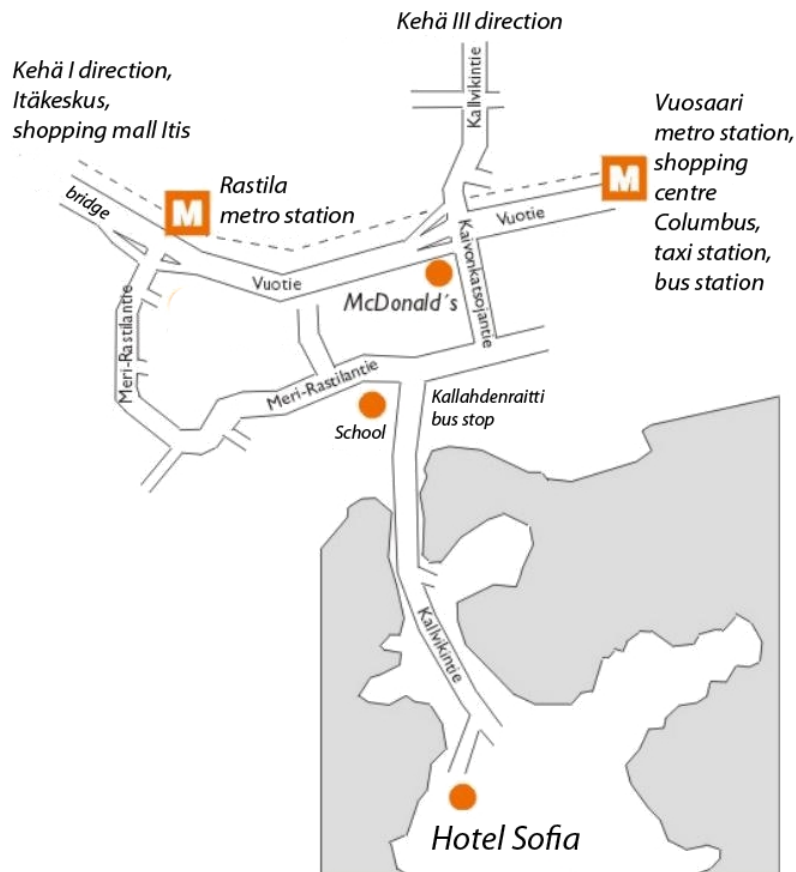

CULTURAL CENTRE SOFIA

LOCATION AND INSTRUCTIONS

Sofia is in Vuosaari only 20 minutes away by car from the centre of Helsinki and the Helsinki–Vantaa airport. Regular bus and metro routes operate between city centre and Vuosaari. The length of journey is about 20 minutes from the city centre to Vuosaari by metro. The bus J98 from Vuosaari metro station takes you to Sofia's own bus stop. The service runs on weekdays once an hour during office hours (please ask for detailed timetable from the reception). In the evenings and on weekends you can take the bus 96 from Vuosaari metro station to the Kallahdenraitti bus stop, which is about 1,2 km from Sofia. Taxi service from the metro station to Sofia costs about 12€.